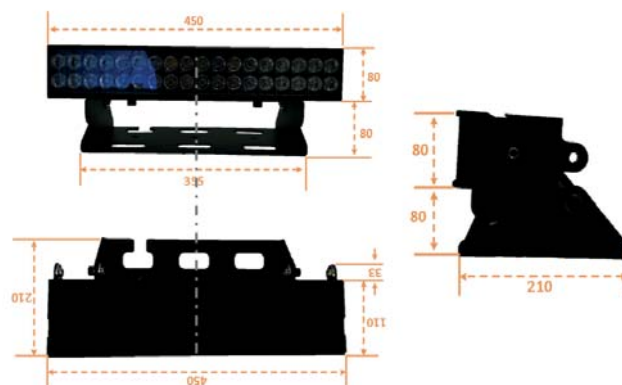

## K1-LED BAR 3X36W Pixel

## 110W Power LED Light

### K1-LED BAR Specification

<b>Power Supply</b>	Power Consumption	110W
	Power Input	100~240V AC, 50/60Hz
<b>Operational Parameters</b>	Max. Ambient Temperature	45°C
<b>Lighting System</b>	LED Type	36x Luxeon Rebel High-power LEDs
	Life Time	60,000h
	RGBW	R:9, G:9, B:9, W:9
<b>Optical System</b>	Main Lens	Narrow 8°
	Exchangeable Sub Lens	15°(Basic), 30°, 60°(Optional) & Various Elliptical
<b>Shutter / Dimmer</b>	Strobe-Effect	1~15 F.P.S
	Random-Strobe	Available
	Pulse-Effects	Available
	Continuous Dimmer	0~100%
<b>DMX Control</b>	Standard USITT DMX-512	3 Poles or 5 Poles
	DMX-Addressing	Starts at the DMX channel [001]
<b>Weight &amp; Measures</b>	Dimensions	450(W) x 80(L) x 130(H)
	Weight	8kg